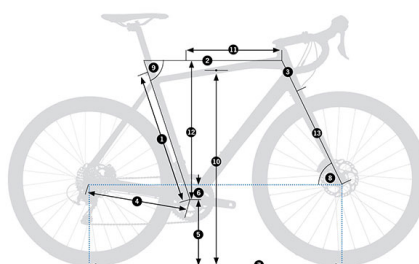

TERRA H40.

AVAILABLE IN THESE COLORS:

MILITARY GREEN (MATTE)

LIGHT GREEN (GLOSS)

BLACK (MATTE-GLOSS)

SPECIFICATIONS AND OPTIONS

FRAME	Orbea Terra Hydro disc, hydroformed triple butted aluminium, tapered 1-1/8" - 1,5", BB 68mm - BSC English, Thru Axle 12mm x 142mm rear, thread M12x P1.5, DT internal cable routing, 27,2mm seat tube, MMS system
FORK	Orbea Terra OMP carbon disc fork, full carbon steerer, tapered 1-1/8" - 1,5", carbon dropouts Thru axle 12mm x 100m, thread M12xP1.5, MMS system
CRANKSET	Shimano GRX RX600-10 30x46t
HEADSET	FSA 1-1/8 - 1-1/2" Integrated Carbon Cup ACB Bearings
HANDLEBAR	OC1 All Road, reach 80mm, drop 125mm, flare 12°
STEM	OC1 Road, riser 15mm, reach 70mm, drop 125mm OC1 31.8mm interface -6°
SHIFTERS	Shimano ST-RX400
BRAKES	Shimano RX400 Hydraulic Disc
CASSETTE	Shimano Tiagra HG-500 11-34t 10-Speed
REAR DERAILLEUR	Shimano RD-RX400
FRONT DERAILLEUR	Shimano GRX RX400
CHAIN	KMC X10
WHEELS	Orbea wheel: Ready GR with 12mm E-Thru hubset Shimano RS470 28H
TYRES	Vittoria Terreno Dry Gravel G2.0 TNT 700x38c
PEDALS	
SEATPOST	OC2 Carbon 27.2 Offset 20
SADDLE	Selle Royal Seta RS

GEOMETRY

SIZE	XXS	XS	S	M	L	XL
1 - SEAT_TUBE	455	485	515	545	575	605
2 - TOP_TUBE	512	529	542	560	575	588
3 - HEAD_TUBE	100	120	139	162	187	205
4 - CHAIN_STAY	430					
5 - BB_HEIGHT	285					
6 - BB_DROP	70	70	68	66	66	66
7 - WHEELBASE	1005	1015	1020	1034	1046	1052
8 - HEAD_ANGLE	70,5	71	72	72	72,3	73
9 - SEAT_ANGLE	74,5	74	74	73,5	73,5	73,5
10 - STANDOVER	763	787	813	839	866	890
11 - REACH	366	373	380	387	394	401
12 - STACK	525	545	565	585	610	630
13 - FORK_LENGTH	400					
14 - OFFSET	51mm					
15 - WHEEL_SIZE	702					

ERGONOMICS

SIZE	CRANK	STEM	HANDLEBAR	SEATPOST 25SB	HEADSET SPACERS 10MM
XXS	170	90	400	350	3
XS	170	90	400	350	3
S	170	100	420	350	3
M	172	110	420	350	3
L	172	110	440	350	3
XL	175	120	440	350	3

* The handlebar size is centre-centre